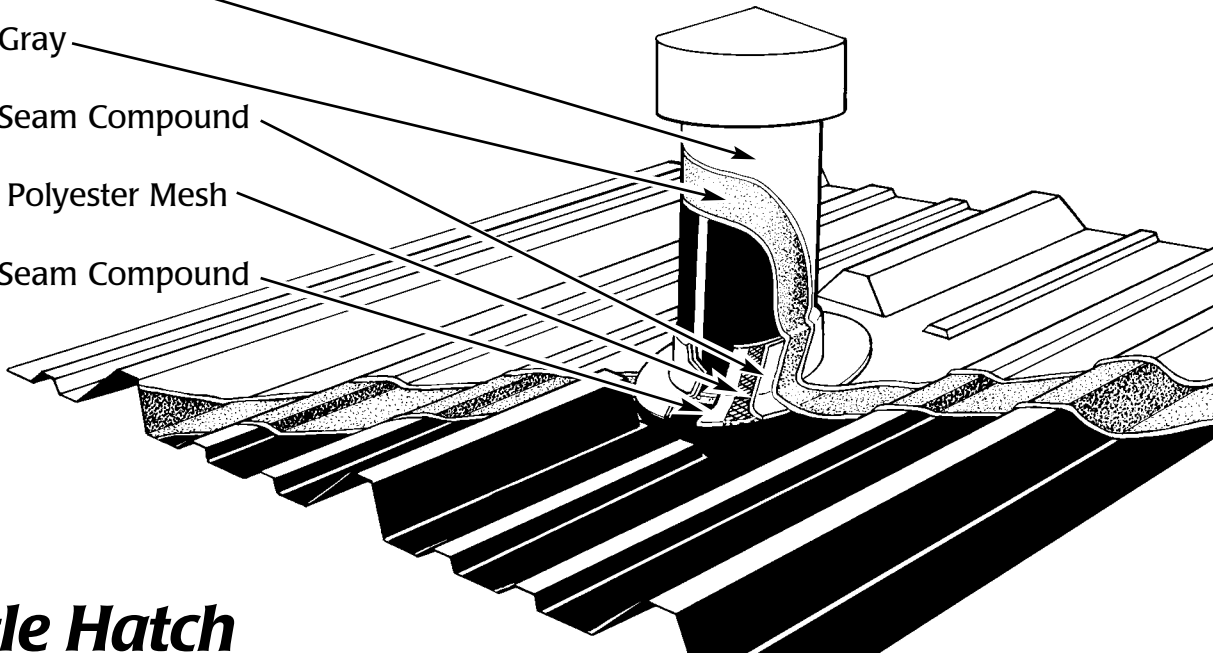

INLAND

Product Application Detail Illustrations

Round Penetration

RC 2000 White

RC 2000 Gray

RC 2200 Seam Compound

RPM 400 Polyester Mesh

RC 2200 Seam Compound

Scuttle Hatch

RC 2000 White

RC 2000 Gray

RC 2200 Seam Compound

RPM 400 Polyester Mesh

RC 2200 Seam Compound

Illustrations are not to scale.

1-800-456-8467