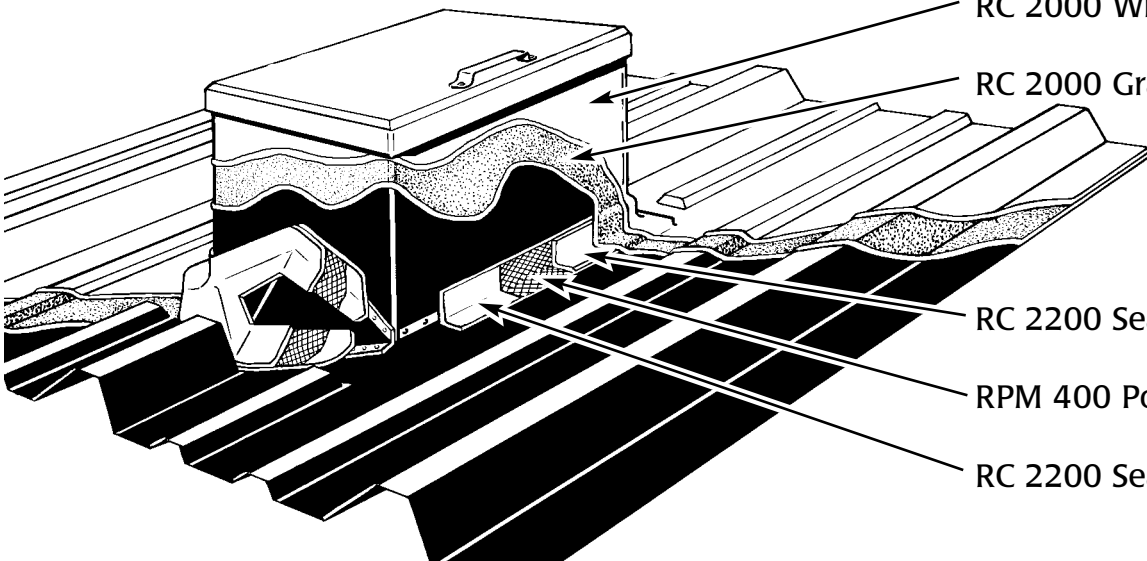

Scuttle Hatch

RC 2000 White

RC 2000 Gray

RC 2200 Seam Compound

RPM 400 Polyester Mesh

RC 2200 Seam Compound

Illustrations are not to scale.

1-800-456-8467